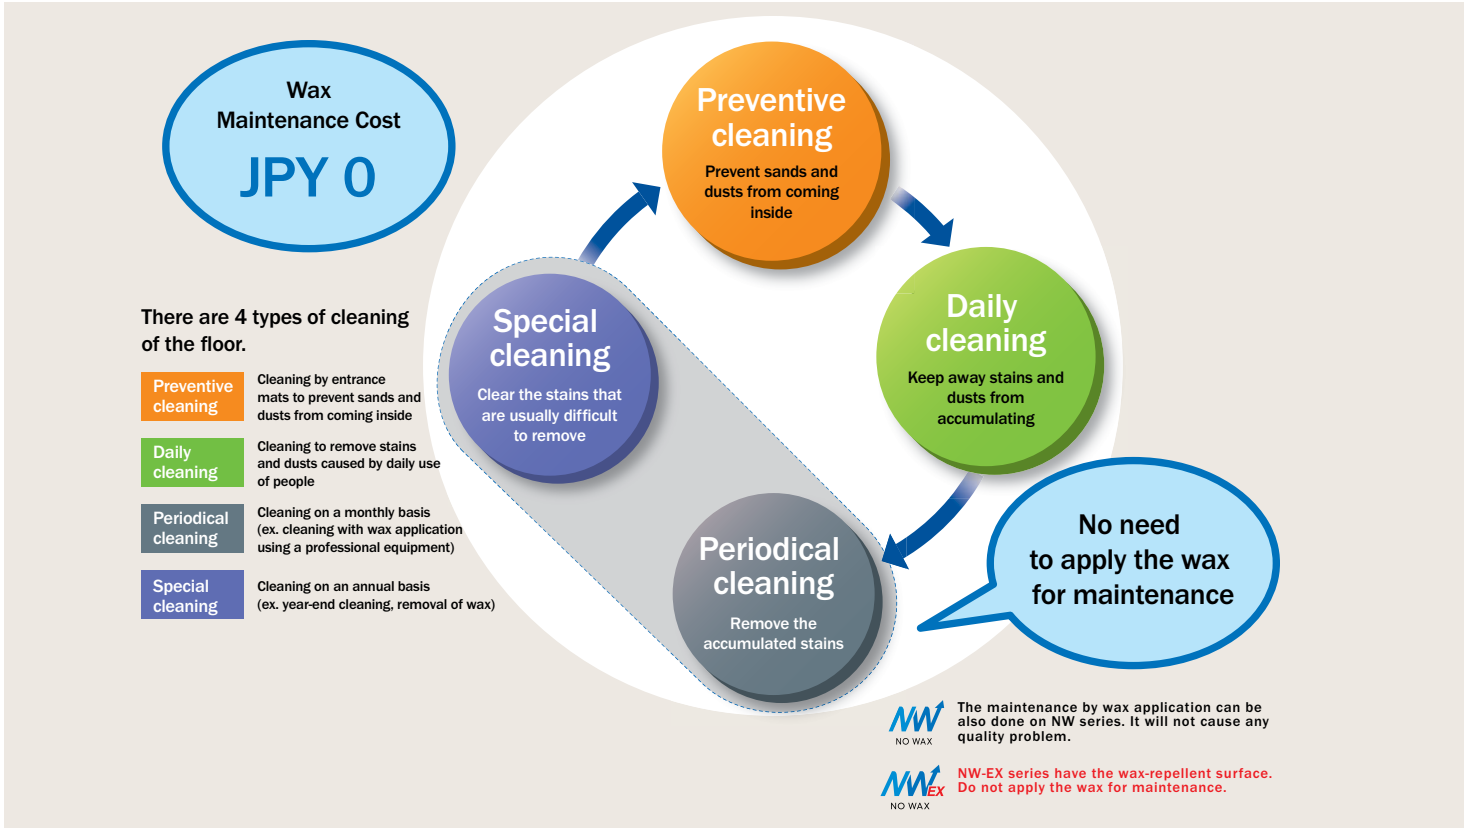

With its amazing stain-resistant finish, maintenance is quite easy!

■ **Stain-resistant testing (resistance to scuff marks)** ※In any tested material the wax is not applied on the surface.

NW series show excellent maintenance performance. With its original stain-resistant finish, the dirt and stains put on the surface can be easily removed.

| | before the stain adheres | right after the stain adheres | after the stain is removed | |
|--|--------------------------|-------------------------------|----------------------------|--|
| | | | | <p>Test Method: JIS K 3920 (testing for durability to scuff marks)</p> <p>So NO NEED to apply the wax for maintenance!</p> |
| | | | easy to remove the stain | |
| | | | | <p>So NO NEED to apply the wax for maintenance!</p> |
| | | hard to have the stain | easy to remove the stain | |

Advantages of NW Series and NW-EX Series

As a daily cleaning, beautiful appearance can be kept just by preventive and daily maintenance.

Periodical and intensive maintenance is not required.

Without periodical wax maintenance, the floor can be kept clean for long.