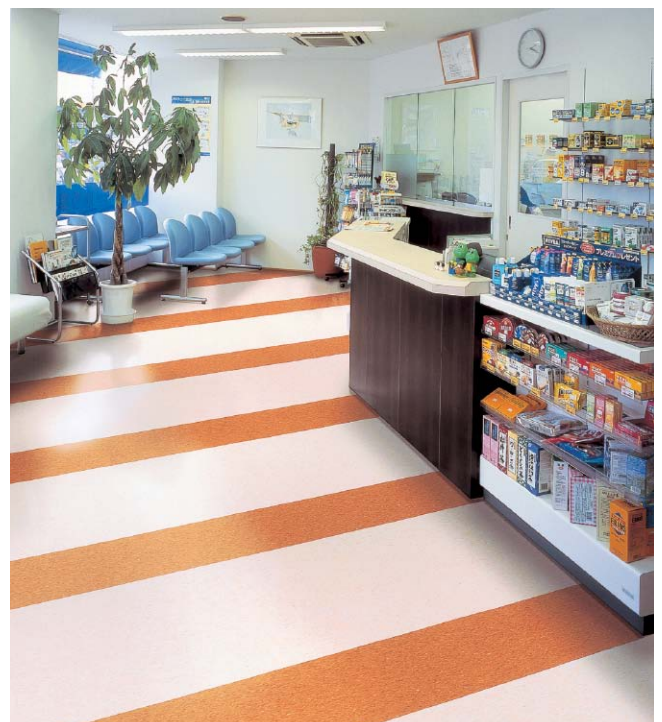

▲ TC705/TC735