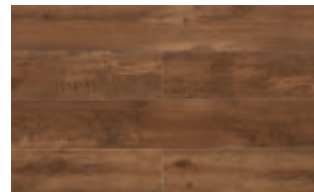

ROYAL WOOD (180mmx1260mm plank)

category: solid vinyl tile

ROYAL WOOD is TOLI's new wood-look solid vinyl tile range that has variety of sizes and authentic designs. Green product with "ECO Mark"-certified.

MADE IN JAPAN

Based on intensive research on authentic texture of natural stones and wood-grains, realistic natural tones have been reproduced.
The color number marked with ◆ has a Natural Tone pattern.