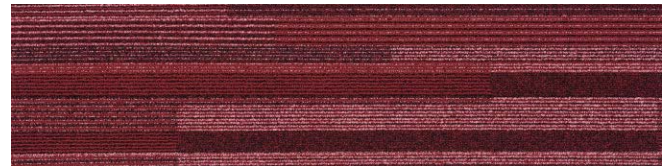

YUTAKA5000 PLANK <YU-5100V> IKEMEN -slim block-

(made-to-order product)
category: carpet tile

Elegant, but dynamic. Gentle, but strong.
Casual, but sophisticated. Cutting-edge,
but understated. Just like a Japanese cool
guy IKEMEN, versatile attractiveness is
well described in the slim block pattern.

Composition	surface	BCF Nylon 100% (type 6)	dyeing method of yarn	Piece Dyed
	base fabric	Nonwoven Polyester	backing	PVC and Glass Fiber
Specification	size	250mm×1000mm	overall thickness	7.0mm
	pile height	H 4.5mm / L 3.0mm (textured loop pile)		
	gauge	1/10	stitch	10.7
Packing	12pcs/box = 3m²/box			
Net Weight	16.5kg/box			
Performance	Critical Radiant Flux	(ASTM E648)	Class 2 Average CRF 0.22/cm² or higher	
	Smoke Density	(ASTM E662)	Less than 450	
	Antistatic	0.06kV (AATCC 134)		
	Stain-resistant	Stain Release (Antifouling Finished)		
Way of Installation	Ashlar or Monolithic			
Recommended Adhesive from TOLI	TOLI ECO GA Cement	(required quantity)	for steel or plastic sub-floor	40 to 60 gram/m²
			for mortar and wood sub-floor	60 to 100 gram/m²
Notes on Installation	†Apply the adhesive on the whole surface of the sub-floor thinly and evenly. After drying, when the adhesive becomes translucent, install the tiles. Be careful not to put the tiles too tightly. †When you install YU-5100V on the free access floor, each tile should be laid to stride over the joint of free access floor panels in the middle. (The joint of YU-5100V should not be matched to that of free access floor panels.)			
Others	†The color shading differs on a tile-by-tile basis. In case you do not feel comfortable about the floor after installation, please change the tiles partly so that it will look natural. †Please note that the product has the indigenous odor from its materials.			

MADE IN JAPAN

YU5104V