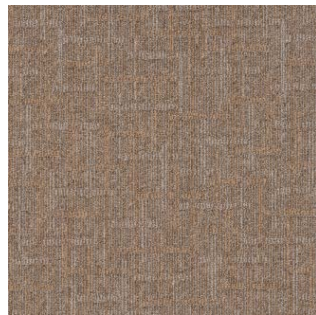

GA-400A

category: carpet tile

Carpet
Tile

|| GA4933A