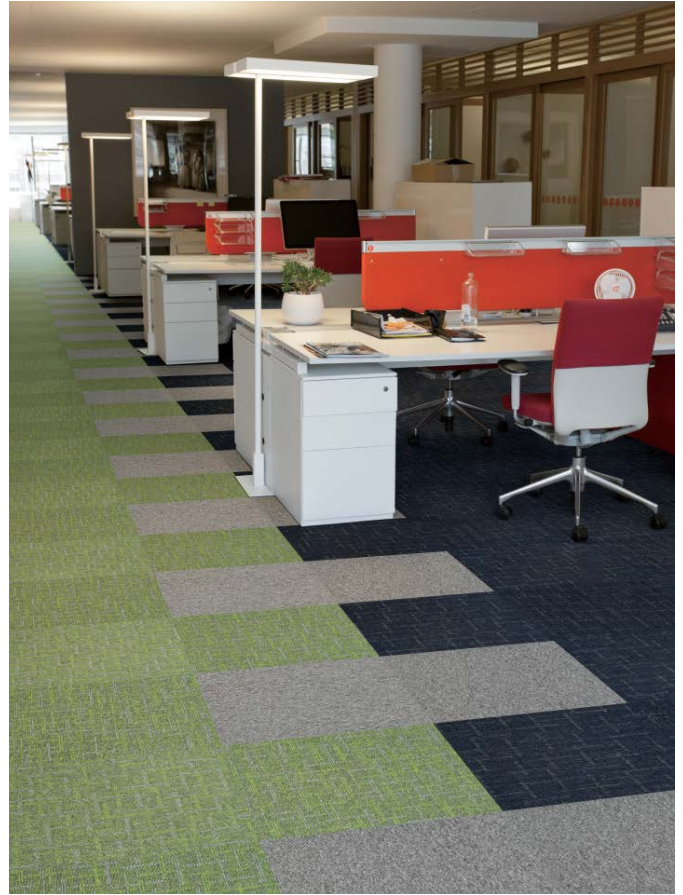

▲ GA4932A/GA4935A/GA4001 (GA-400 · page 78)