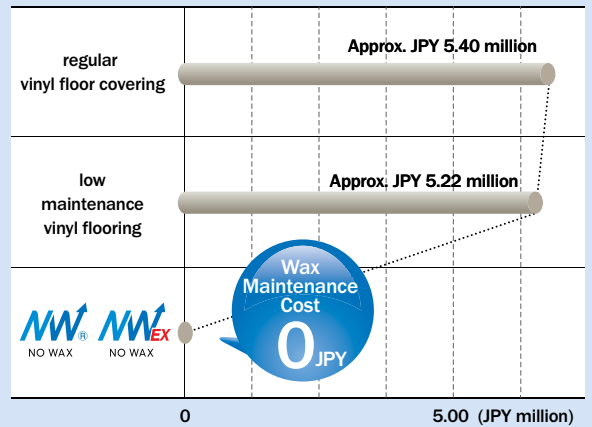

Wax maintenance required for existing vinyl flooring many times a year is not necessary at all for maximum 50 years.

Comparison of Wax Maintenance Frequency

Comparison of Wax Maintenance Cost (for 1000m²/10 years)