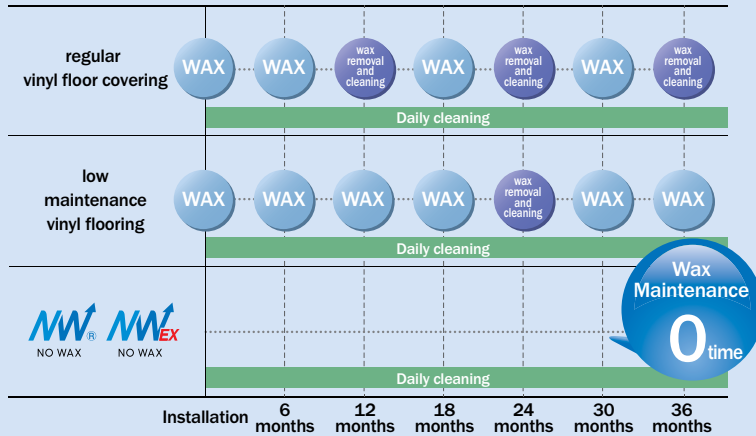

- Durable years are calculated on condition that each floor covering is used with people's shoes on and wax maintenance is not proceeded.
- Durable years are also based upon the assumption on traffic by normal distribution, correlated with the original durability of each floor covering.
- Even for recommended applications, in case the floor covering is used beyond the conditions as above, durability years may differ.

Advantages of NW Series and NW-EX Series

No need to apply the wax for maintenance

Only by daily maintenance, you can keep a good appearance of the floor.

Without any periodical wax coating, the appearance of the facility can be maintained for long.

Wax maintenance required for existing vinyl flooring many times a year is not necessary at all for maximum 50 years.

Comparison of Wax Maintenance Frequency

Comparison of Wax Maintenance Cost (for 1000m²/10 years)

※ Above comparison chart is based upon average frequency and costs for wax maintenance in Japan. Each number will differ by country, type of building, installed areas and so forth.

Daily maintenance is required for all the vinyl floor covering with or without the surface pre-coating.